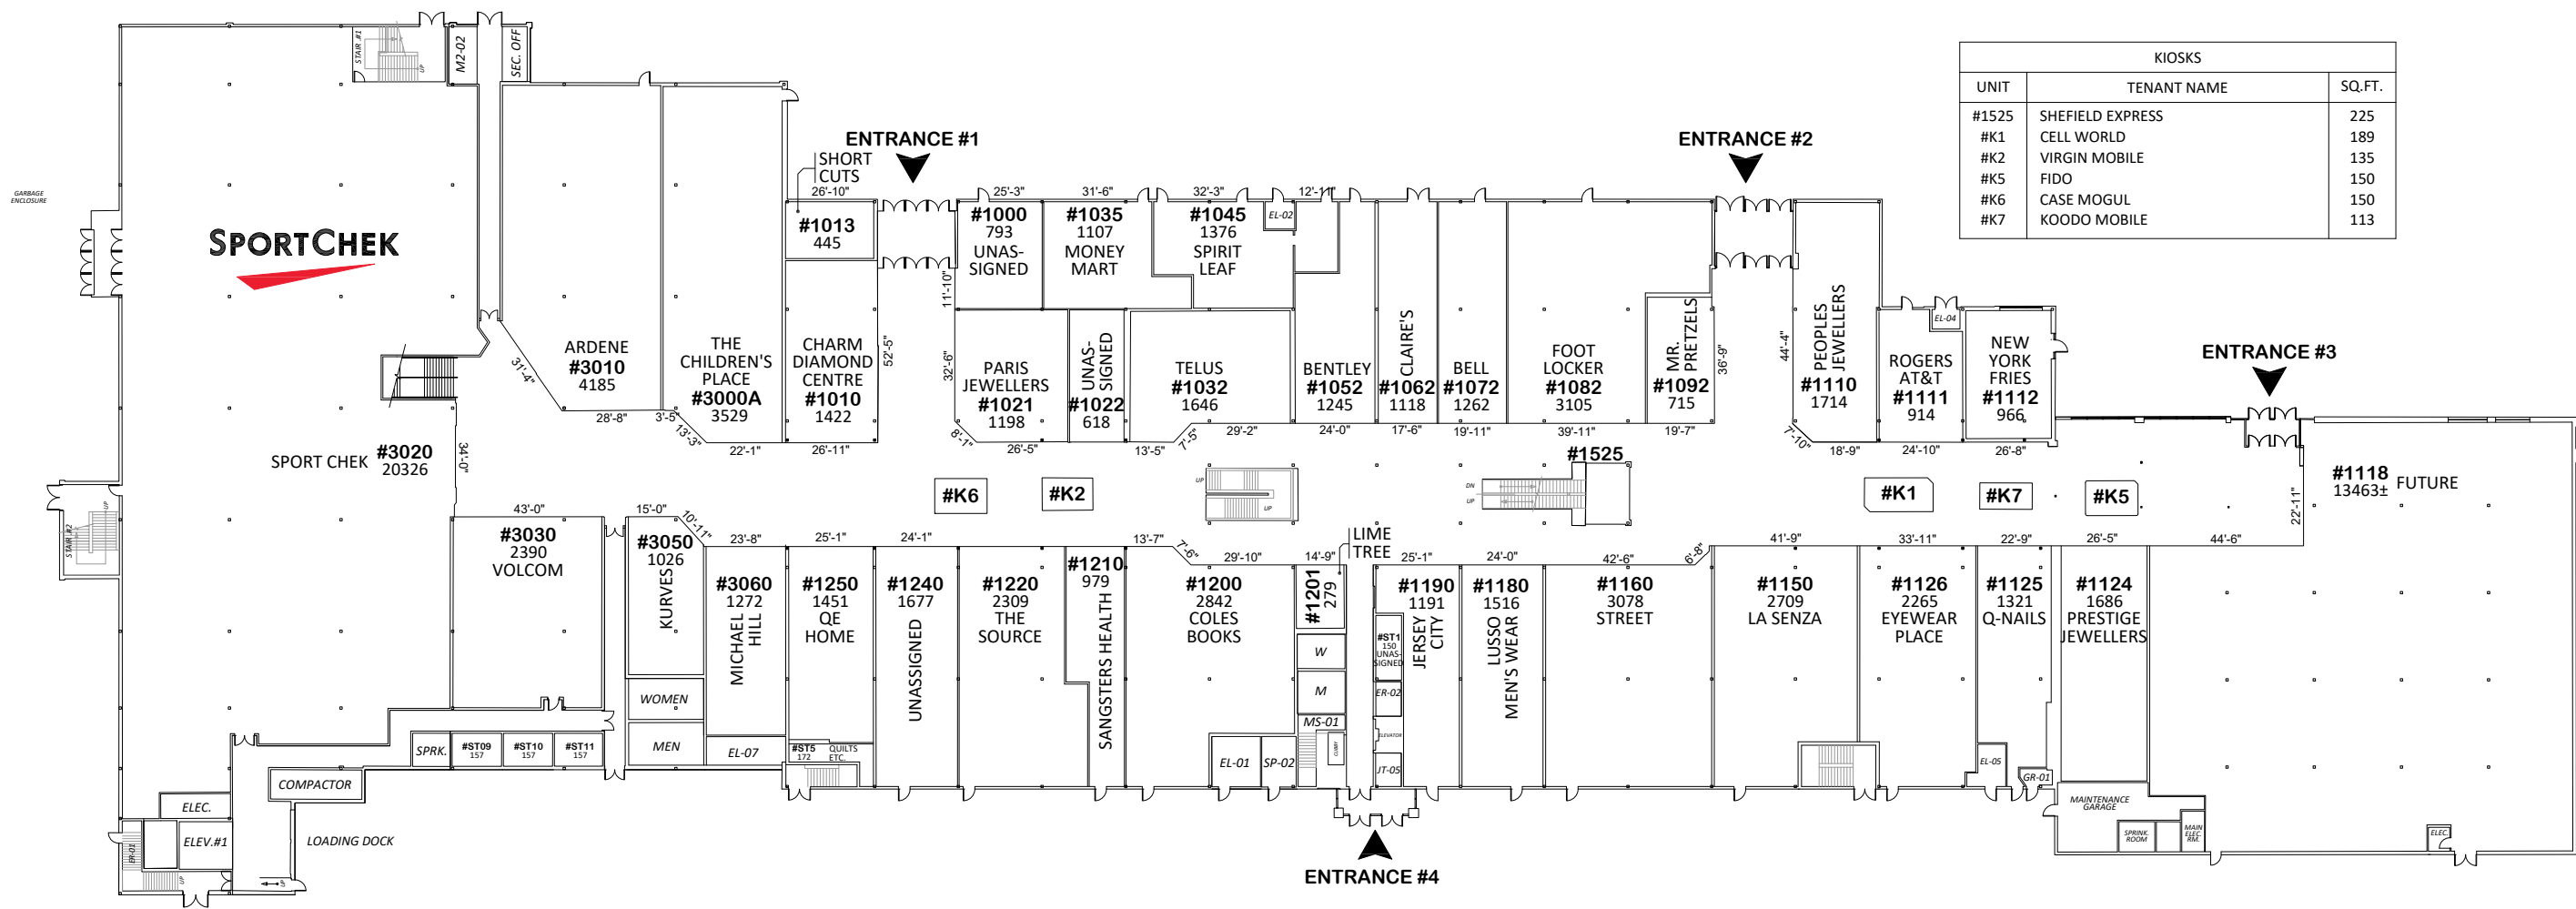

KIOSKS		
UNIT	TENANT NAME	SQ.FT.
#1525	SHEFIELD EXPRESS	225
#K1	CELL WORLD	189
#K2	VIRGIN MOBILE	135
#K5	FIDO	150
#K6	CASE MOGUL	150
#K7	KOODO MOBILE	113