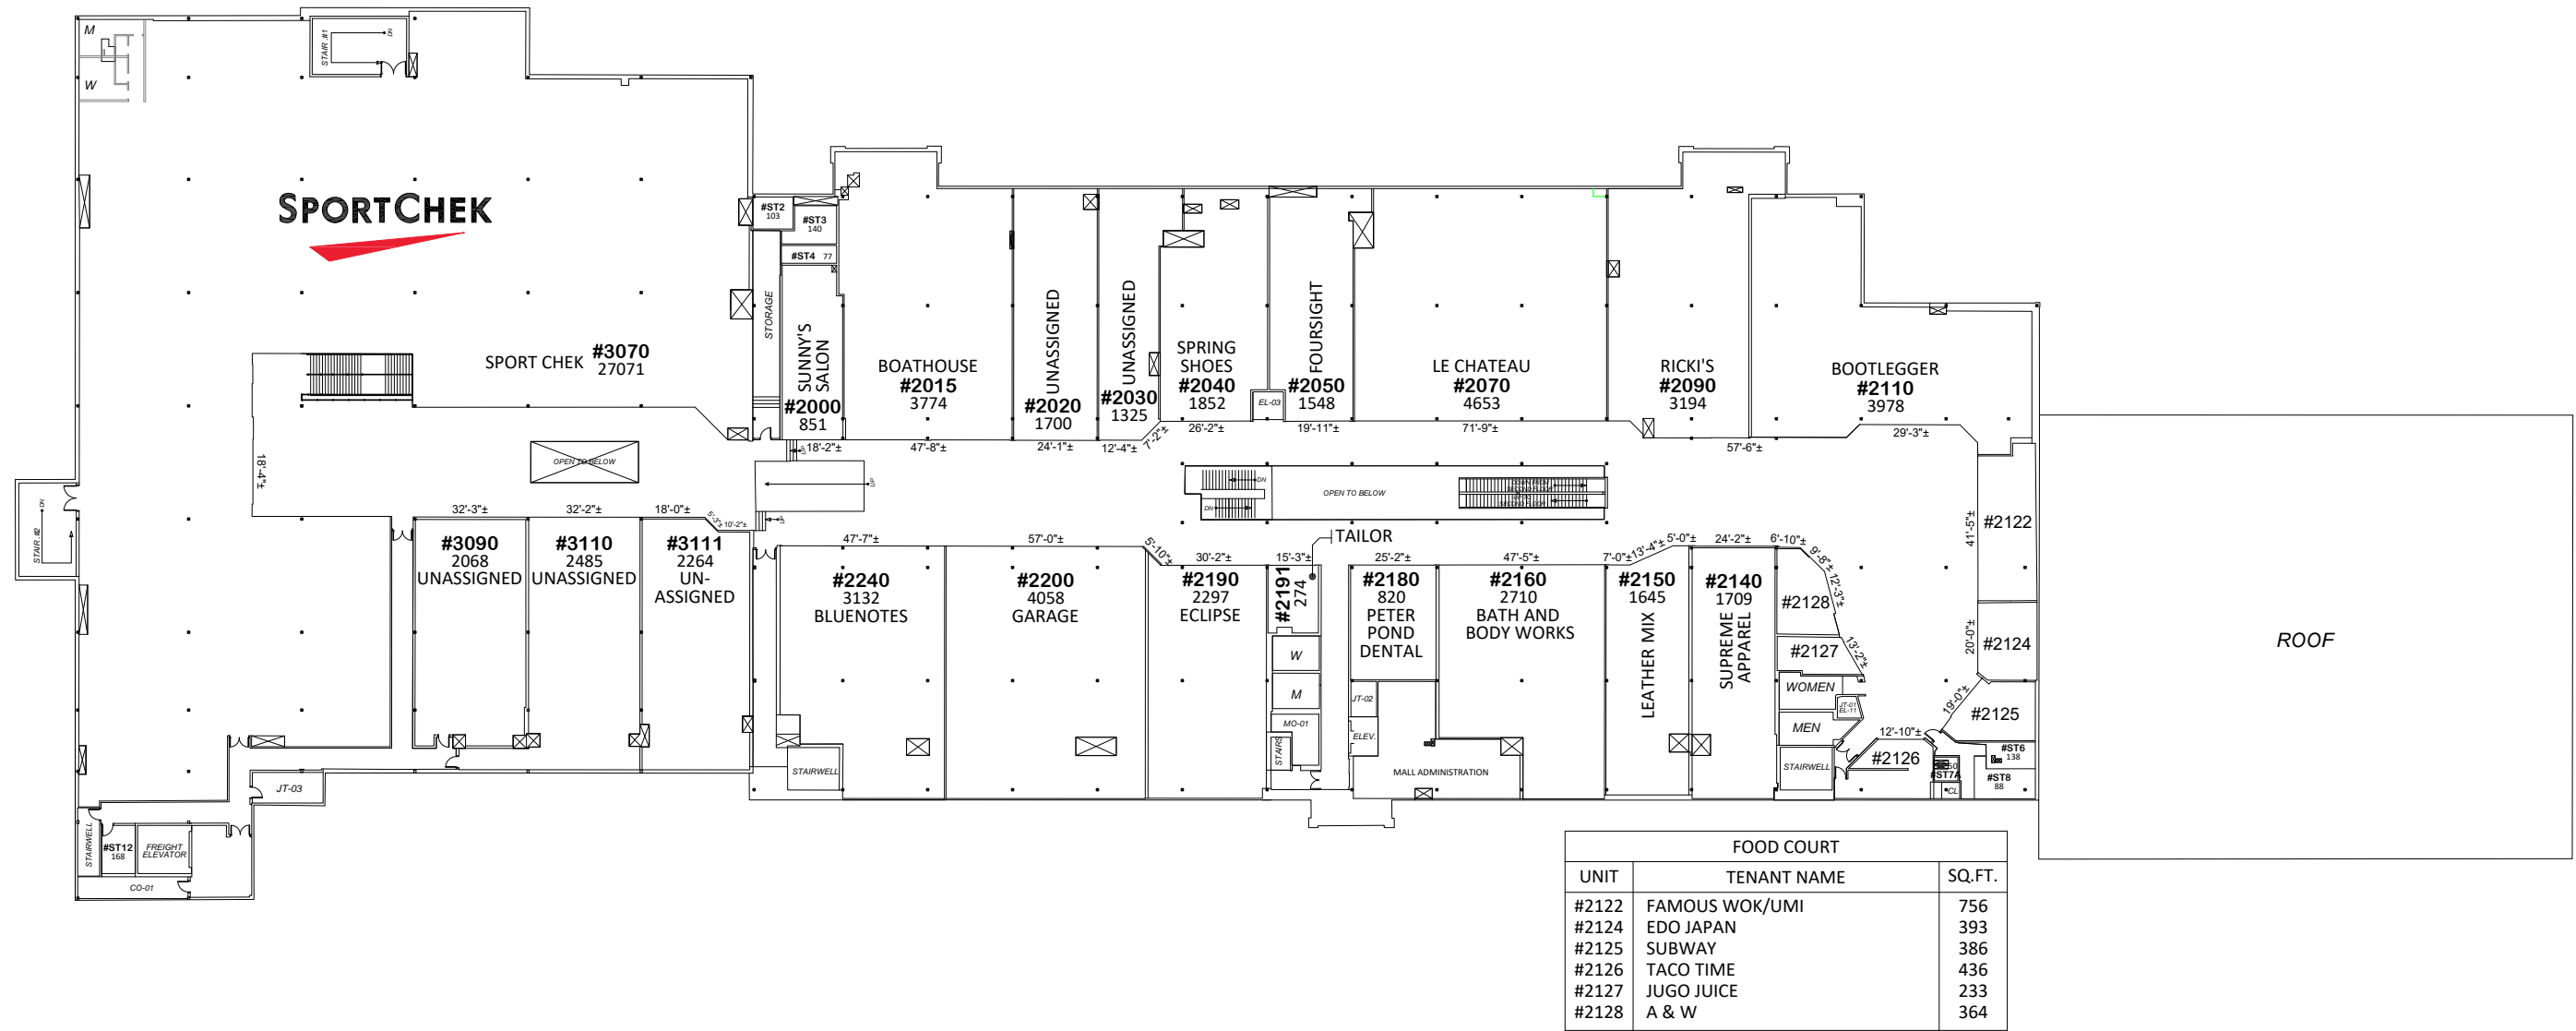

floor plan - upper level

Primaris * February 01, 2021

The Purpose of this plan is to identify the approximate location, size and dimension of the Lease premises in the Shopping Centre. The Landlord reserves the right at anytime to relocate, rearrange or alter the buildings and structures, other leased premises, and Common Area and Facilities, and the Lease Premises from that shown on the plan. All information, dimensions, sizes and areas are approximate only and are to be verified on site. In-premises washroom locations are subject to verification.